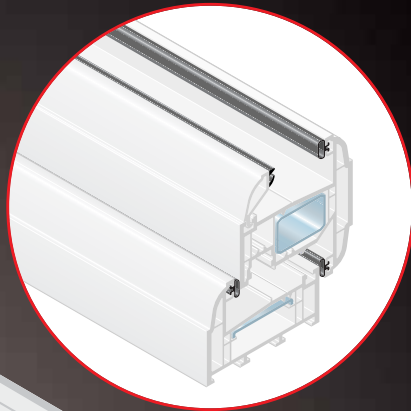

The Complete System

- Fully integrated suite
- Ovolo & Bevelled system
- Co-extruded system
- Single leg knock-in beads
- Five chamber profile
- 3mm outer wall thickness
- Easy to fabricate, easy to install
- Available in white, rosewood and light oak
- Fully accredited to BS EN 12608 and BS7950