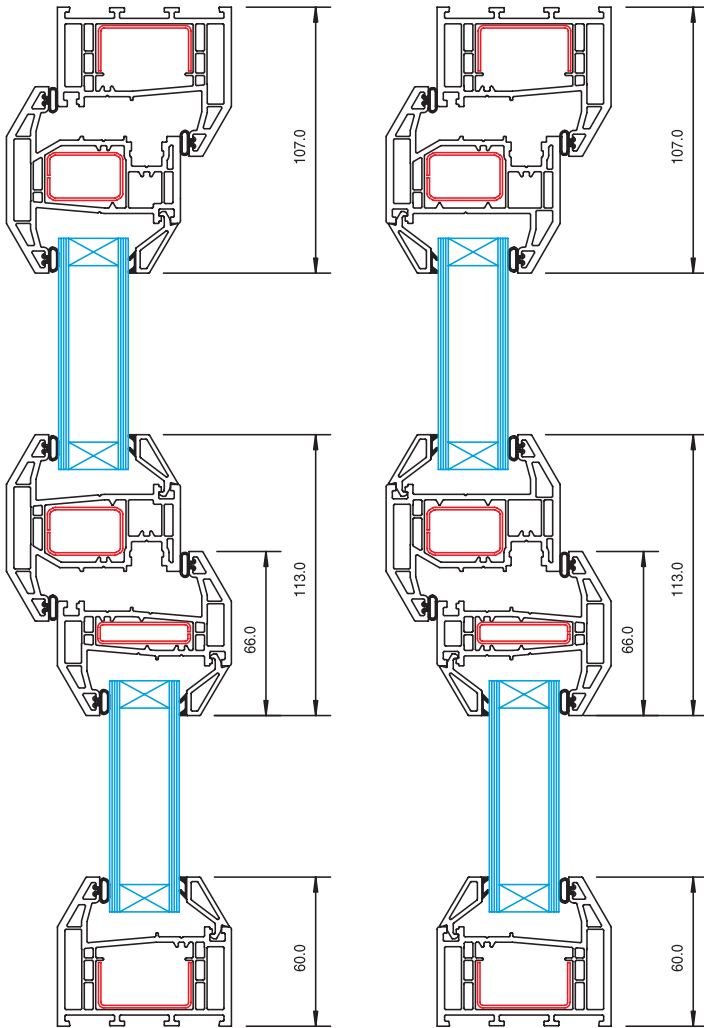

Casement Windows (Bevelled)

Internally Glazed

Outer Frame: B02
Sash: B30
Transom: B11
Bead: B50

Externally Glazed

Outer Frame: B02
Sash: B31
Transom: B10
Bead: B50

General

Available as top or side hung, with a 70mm front to back dimension and stunning bevelled bead (with ovolo bead option) for a traditional appearance.

Glazing

Internally or externally glazed with 24mm or 28mm glazing options.

Size Limitations

Maximum recommended sizes for side hung vents are 700mm wide x 1300mm high. For top hung vents, 1200mm wide x 1200mm high.

Reinforcements

Five chamber profiles with fully enclosed reinforcement chambers offer steel reinforcement or an aluminium option. In all cases reinforcement must be to the specifications and standards of the relevant fabrication manuals.

Hardware & Fittings

Elite 70 ovolo/bevelled windows are able to incorporate a wide range of security devices including multi-point locking, espagnolettes with mushroom headed catches and high security shoot bolts. Security friction hinges are also available together with egress hinges for applications which demand wide openings for fire escape use.

Standard Finishes

Available in white, rosewood and light oak as standard. Other colours and finishes are available to special order.

Standard Finishes