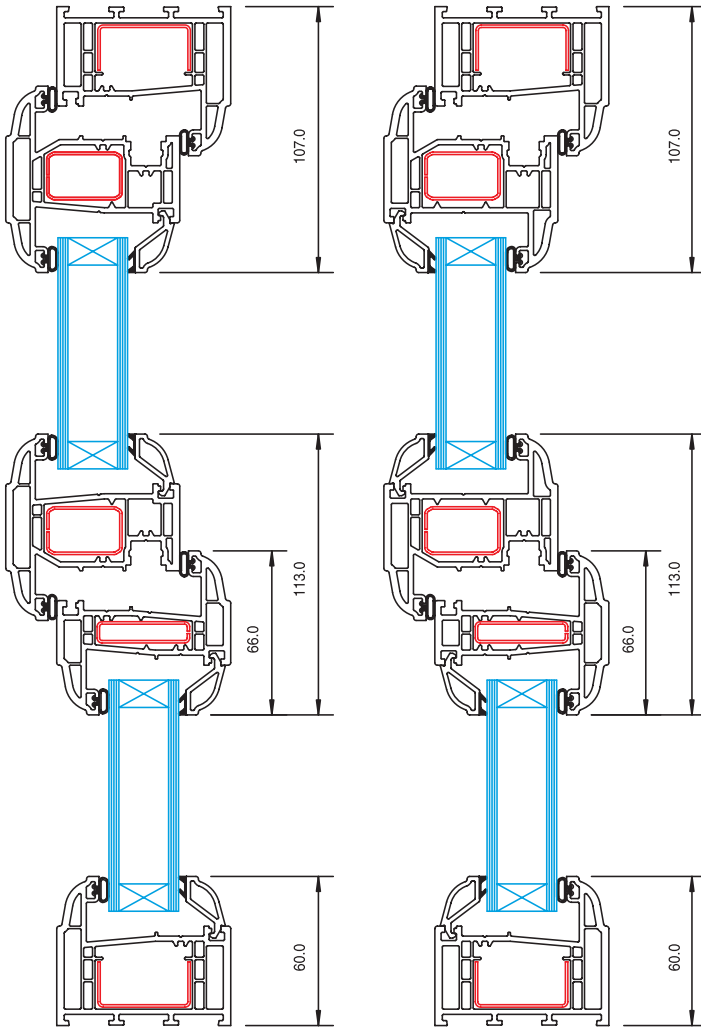

Casement Windows (Ovolo)