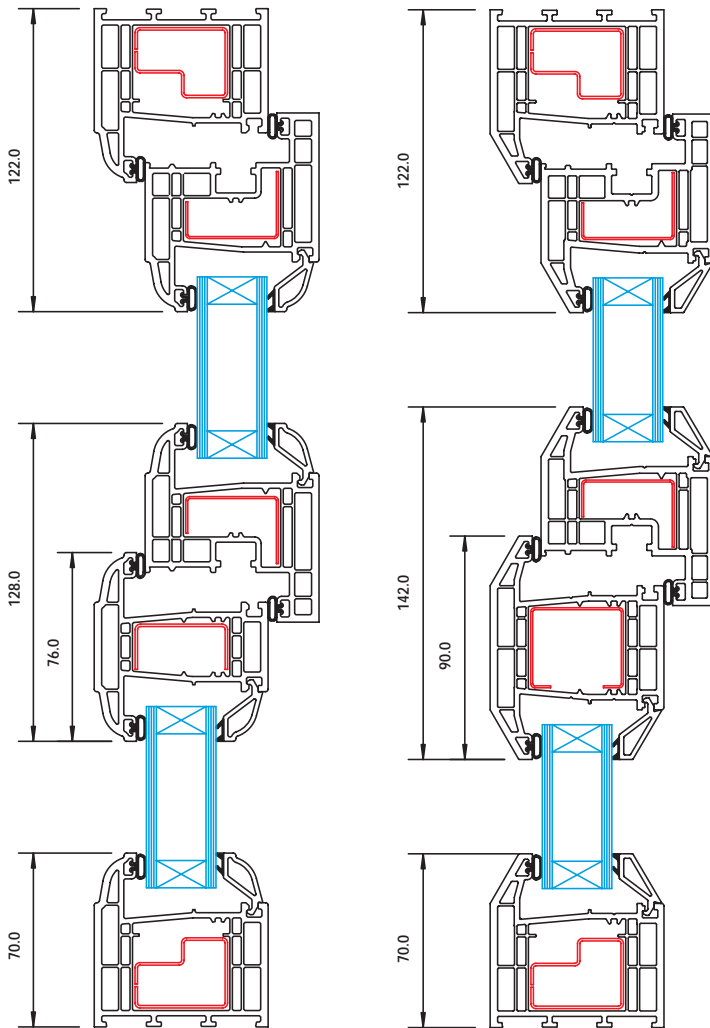

Tilt'n' Turn Windows