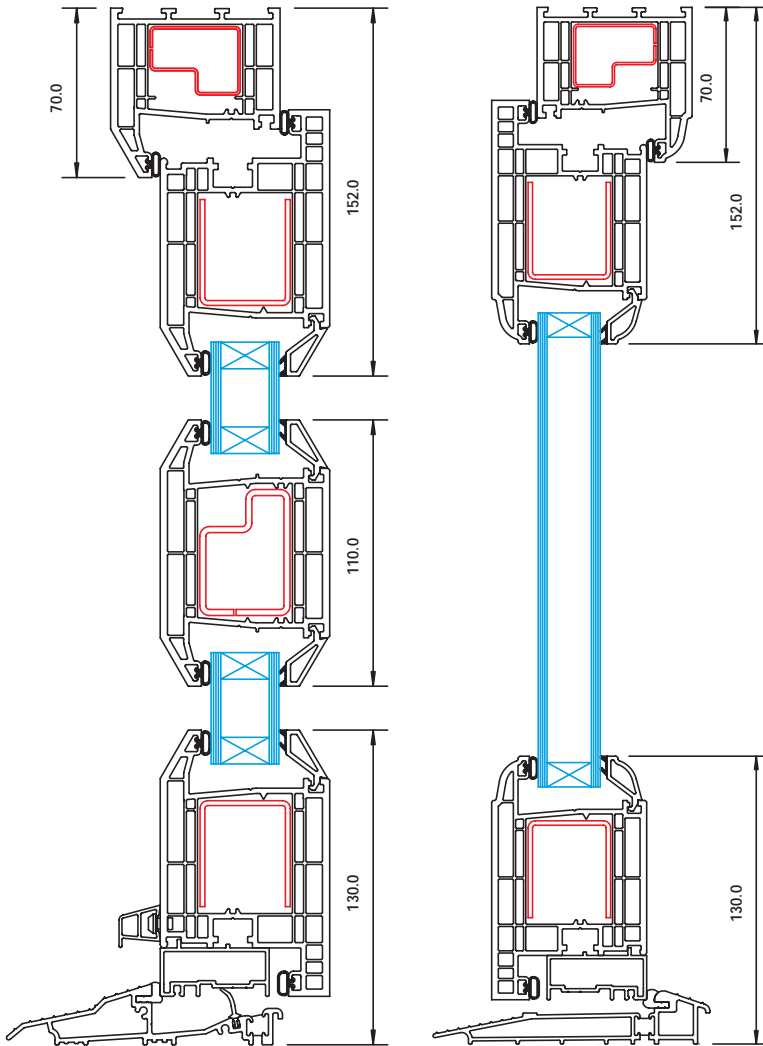

Residential Doors