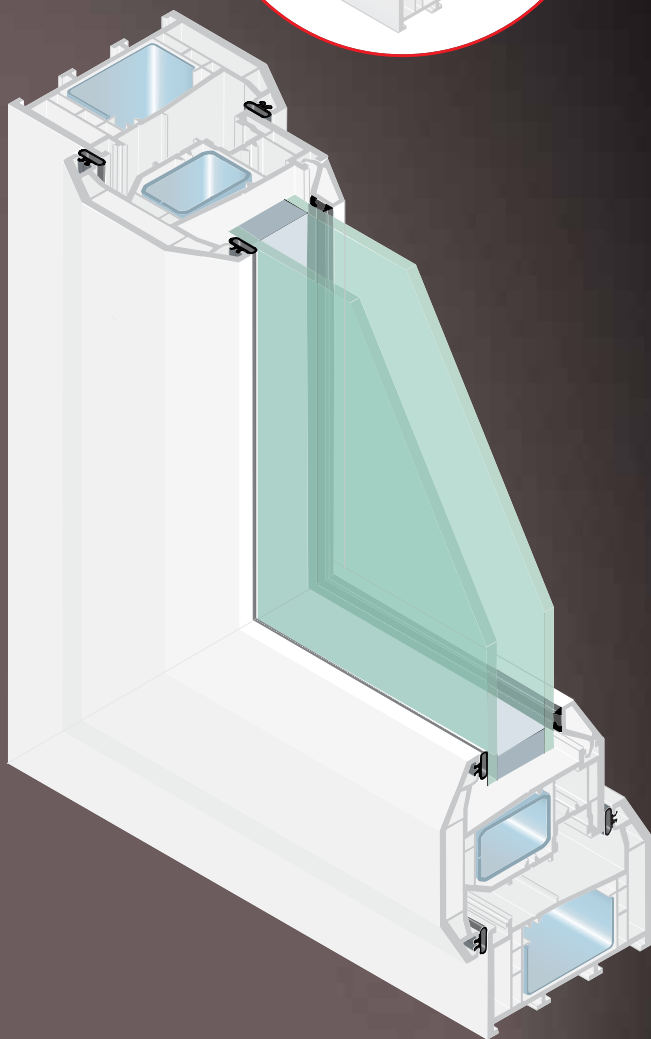

The Complete System

- Fully integrated suite
- Ovolo & Bevelled system
- Co-extruded system
- Single leg knock-in beads
- Five chamber profile
- 3mm outer wall thickness
- Easy to fabricate, easy to install
- Available in white, rosewood and light oak
- Fully accredited to BS EN 12608 and BS7950